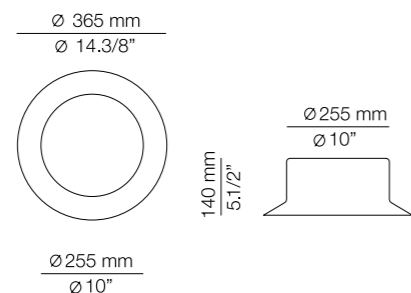

t-3411L

LED 15W **A+**
(2700K / Ang.120° / >90CRI)
230V / Typ* 1092 lumens
Dimmable Triac