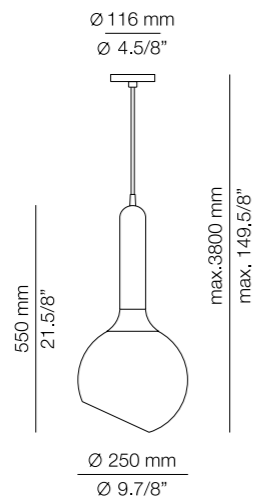

LUCK

T-2443

LED or C.Fluor up to 20W **A+ > A**
Globe ø95mm / E27 / 120V - 240V
Dimmable when using dim. lamps

Finishes

- 27 WH
- 37 NI
- 44 CP

Additional

We offer custom finishes, sizes,
and alternate lamping for projects.

Photographs may show non-standard products.