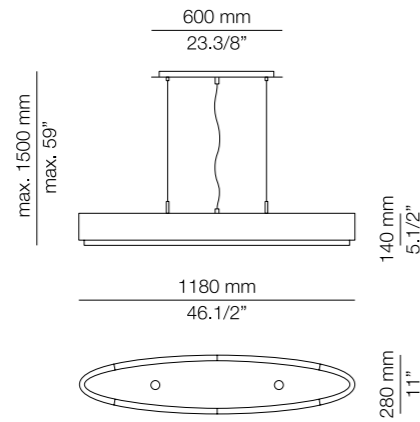

Finish shade

- 26 BLK
- 27 WH
- 38 GR

Additional

We offer custom finishes, sizes,
and alternate lamping for projects.

Photographs may show non-standard products.