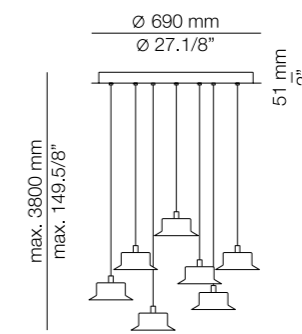

MAINE L92.4S

MAINE L165.6S

MAINE R40.3S

MAINE R70.7S

MAINE R100.17S