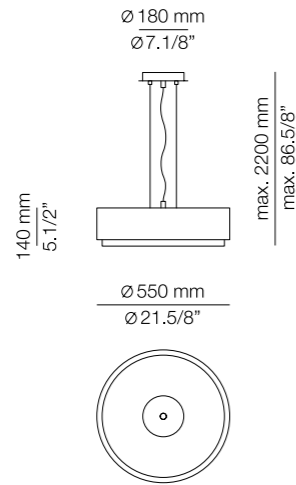

IRIS

T-2714

LED or Fluor. up to 3x20W **A+ > A**
E27 / 120V - 240V
Dimmable when using dim. lamps

Finish body

- 37 NI

Finish shade

- 26 BLK
- 27 WH
- 38 GR

T-2711

LED or Fluor. up to 6x11W **A+ > A**
Candle / E14 / 120V - 240V
Dimmable when using dim. lamps

Finish body

- 37 NI