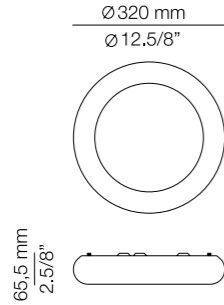

Finish

- 71 WH