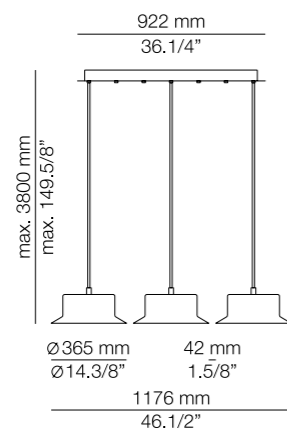

MAINE L92.3M

MAINE L165.4M

MAINE R40.2S1M

MAINE R70.4S3M

MAINE R100.7S4M