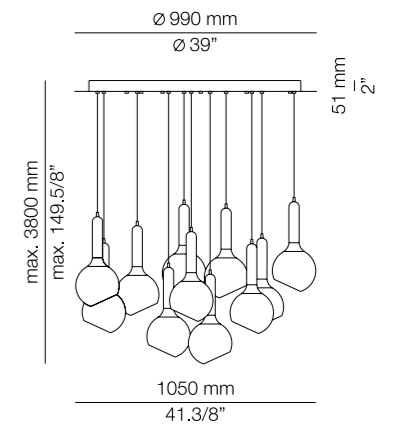

LUCK R40.3

LUCK R70.7

LUCK R100.11

LUCK

T-2443

LED or C.Fluor up to 20W **A+ > A**
Globe ø95mm / E27 / 120V - 240V
Dimmable when using dim. lamps

Finishes

- 27 WH
- 37 NI
- 44 CP