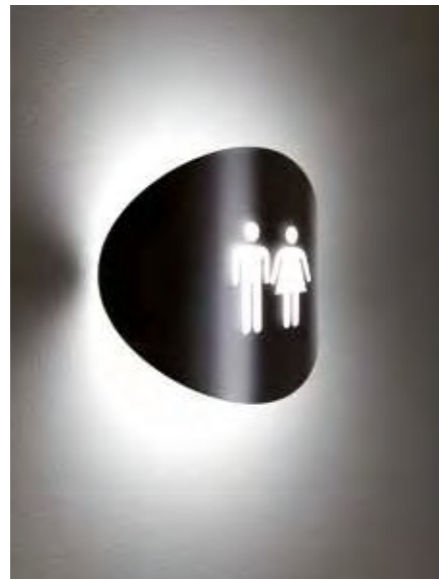

Contract option

Wall light with laser cut signage. Create your own design.
No minimum quantity required.