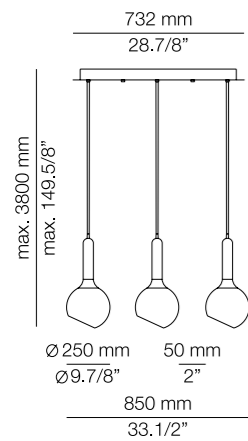

LINEAR CANOPY

LUCK L73.3