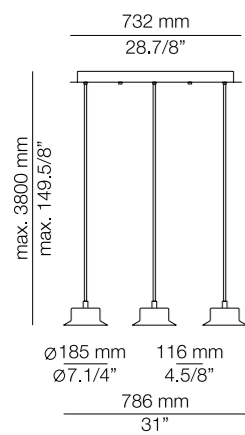

274 / Tast Catalá Restaurant by @nordicthink_ 276 / Hotel Bel Air @dennysvonarend 277 / Private Residence by @Dom_arquitectura

Suspension

276

Maine

LINEAR CANOPY

ROUND CANOPY

MAINE L73.3S

MAINE L92.4S

MAINE L165.6S

MAINE R40.3S

MAINE R70.7S

MAINE R100.17S

LINEAR CANOPY

ROUND CANOPY

MAINE L73.2M

MAINE L92.3M