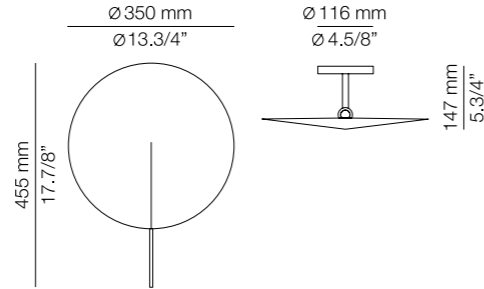

t-3222L

LED 20W **A***
(2700K / Ang.120° / >80CRI)
230V / Typ* 1700 lumens
Dimmable Triac