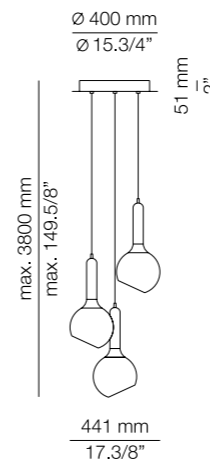

LUCK R40.3

LUCK R70.7

LUCK R100.11

LUCK

T-2443

LED or C.Fluor up to 20W **A+ > A**
Globe ø95mm / E27 / 120V - 240V
Dimmable when using dim. lamps

Finishes

- 27 WH
- 37 NI
- 44 CP