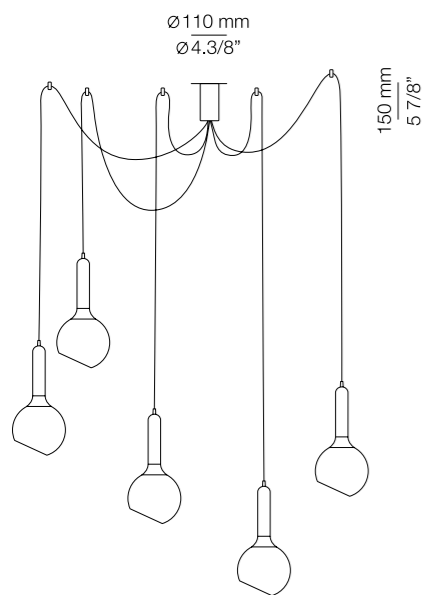

LUCK M5

Hotel Corales Resort by Clickon studio