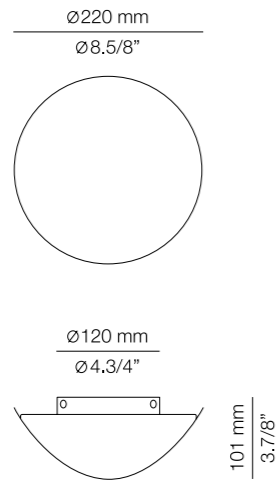

LUNE

A-3370

LED 10W **A+**
(2700K / Ang.120° / >90CRI)
230V / Typ* 730 lumens
Dimmable Triac