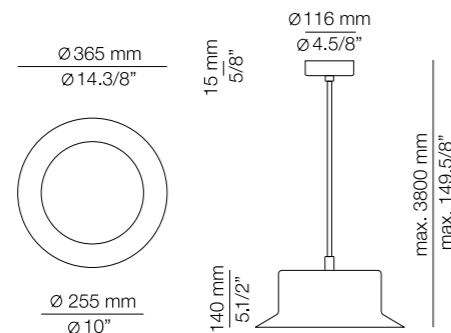

T-3416LS

LED 15W **A+**
(2700K / Ang.120° / >90CRI)
230V / Typ* 1092 lumens
Dimmable Triac