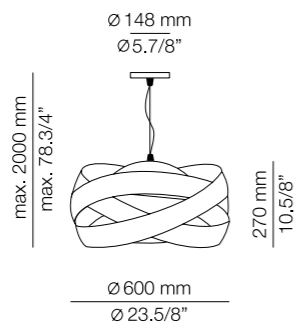

Finishes

- 44 CP
- 22 CH
- 71 WH