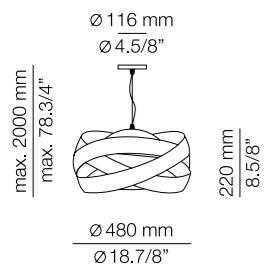

SISO

T-2995

LED or Fluor. up to 3x20W **A+ > A**
E27 / 120V - 240V
Dimmable when using dim. lamps

Finishes

- 44 CP
- 22 CH
- 71 WH