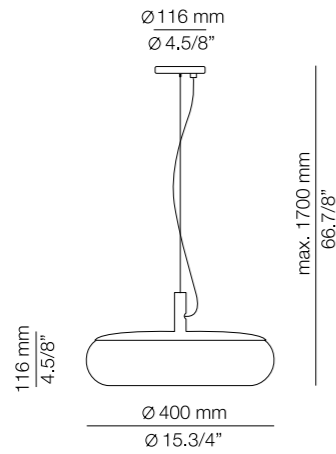

EMMA

T-3405L

LED 20W **A**
(2700K / Ang.120° / >80CRI)
230V / Typ* 1700 lumens
Dimmable Triac

Finishes

- 22 CH
- 71 WH
- 92 MNK