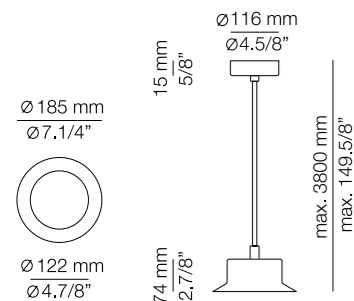

MAINE

T-3415LS

LED 10W **A+**
(2700K / Ang.120° / >90CRI)
230V / Typ* 730 lumens
Dimmable Triac