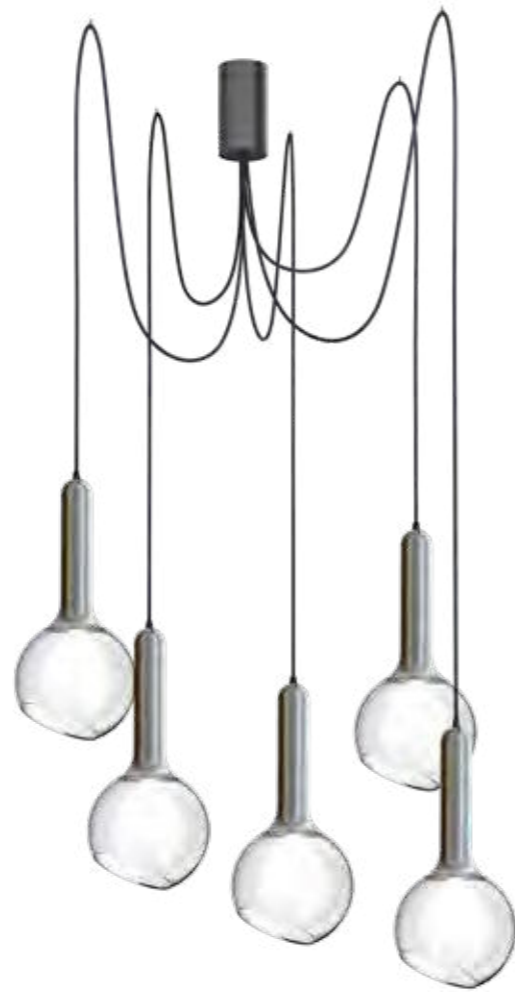

Hotel Corales Resort by Clickon studio