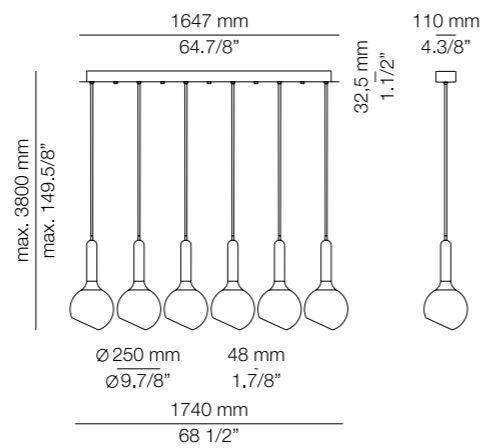

LUCK R40.3

LUCK R70.7

LUCK R100.11

LUCK

T-2443

LED or C.Fluor up to 20W **A+ > A**
Globe ø95mm / E27 / 120V - 240V
Dimmable when using dim. lamps

Finishes

- 27 WH
- 37 NI
- 44 CP