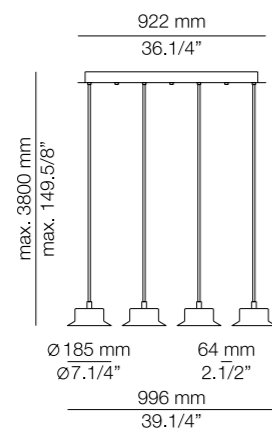

274 / Tast Catalá Restaurant by @nordicthink_ 276 / Hotel Bel Air @dennysvonarend 277 / Private Residence by @Dom_arquitectura

Suspension

276

Maine

LINEAR CANOPY

ROUND CANOPY

MAINE L73.3S

MAINE L92.4S

MAINE L165.6S

MAINE R40.3S

MAINE R70.7S

MAINE R100.17S

LINEAR CANOPY

ROUND CANOPY

MAINE L73.2M

MAINE L92.3M