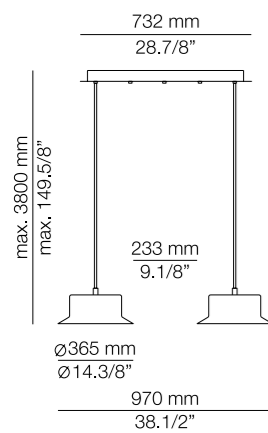

MAINE L92.3M

MAINE L165.4M

MAINE R40.2S1M

MAINE R70.4S3M

MAINE R100.7S4M