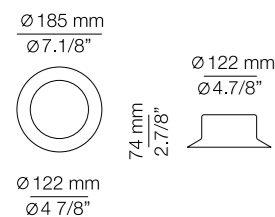

t-3410L / A-3410L

LED 10W **A+**
(2700K / Ang.120° / >90CRI)
230V / Typ* 730 lumens
Dimmable Triac