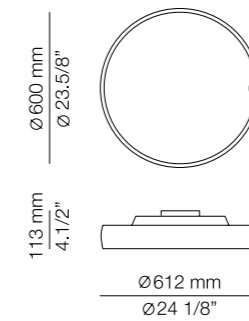

t-3213L

LED 34W **A+**
(2700K / Ang.120° / >80CRI)
120V - 277V / Typ* 3305 lumens
Dimmable Triac

Finishes

- 44 CP
- 22 CH
- 71 WH

Additional

We offer custom finishes, sizes, and alternate lamping for projects.
Photographs may show non-standard products.