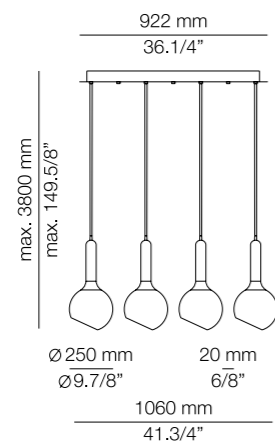

LINEAR CANOPY

LUCK L92.4