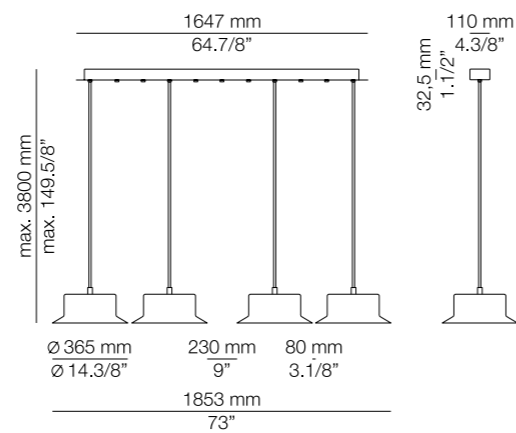

MAINE L92.3M

MAINE L165.4M

MAINE R40.2S1M

MAINE R70.4S3M

MAINE R100.7S4M