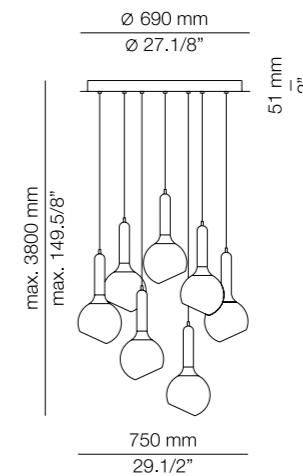

LUCK R40.3

LUCK R70.7

LUCK R100.11

LUCK

T-2443

LED or C.Fluor up to 20W **A+ > A**
Globe ø95mm / E27 / 120V - 240V
Dimmable when using dim. lamps

Finishes

- 27 WH
- 37 NI
- 44 CP