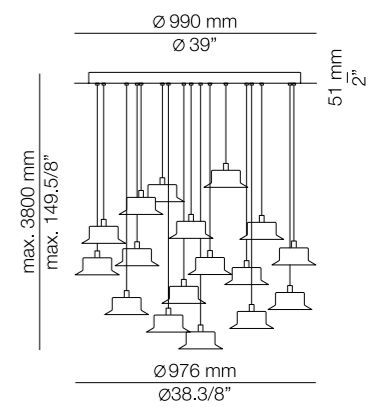

MAINE L92.4S

MAINE L165.6S

MAINE R40.3S

MAINE R70.7S

MAINE R100.17S